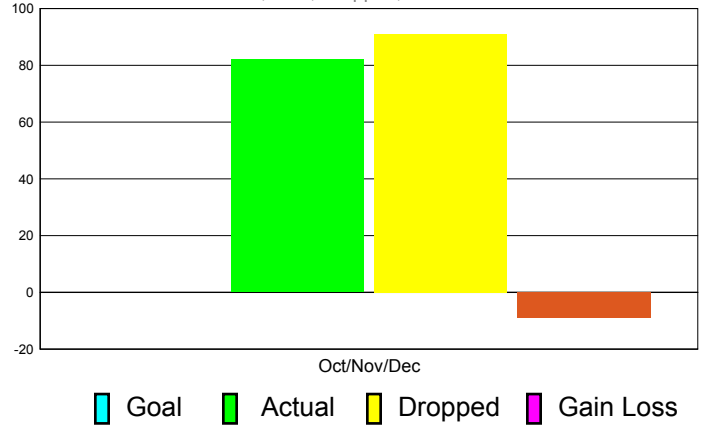

Membership Results 2011-2012

Goal, New, Dropped, Gain/Loss